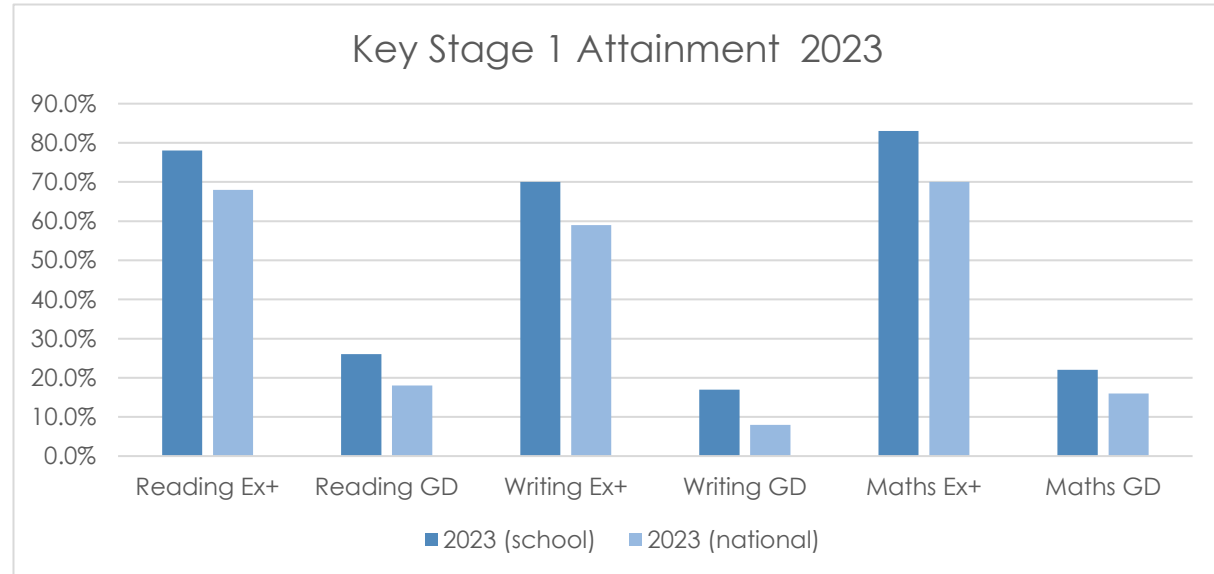

Leeming RAF CP School Performance Data, 2023

Y1 Phonics

	2023 (school)	2023 (national)
% ARE	91.0%	79.5%

Key Stage 1 Achievement By Expected Standard

	2023 (school)	2023 (national)
Reading Ex+	78.0%	68.0%
Reading GD	26.0%	18.0%
Writing Ex+	70.0%	59.0%
Writing GD	17.0%	8.0%
Maths Ex+	83.0%	70.0%
Maths GD	22.0%	16.0%

Key Stage 2 Achievement By Level

	2023 (school)	2023 (national)
Reading Ex+	77.0%	73.0%
Reading GD	27.0%	28.0%
Writing Ex+	69.0%	71.0%
Writing GD	14.0%	13.0%
Maths Ex+	64.0%	73.0%
Maths GD	23.0%	22.0%

Average Scaled Scores